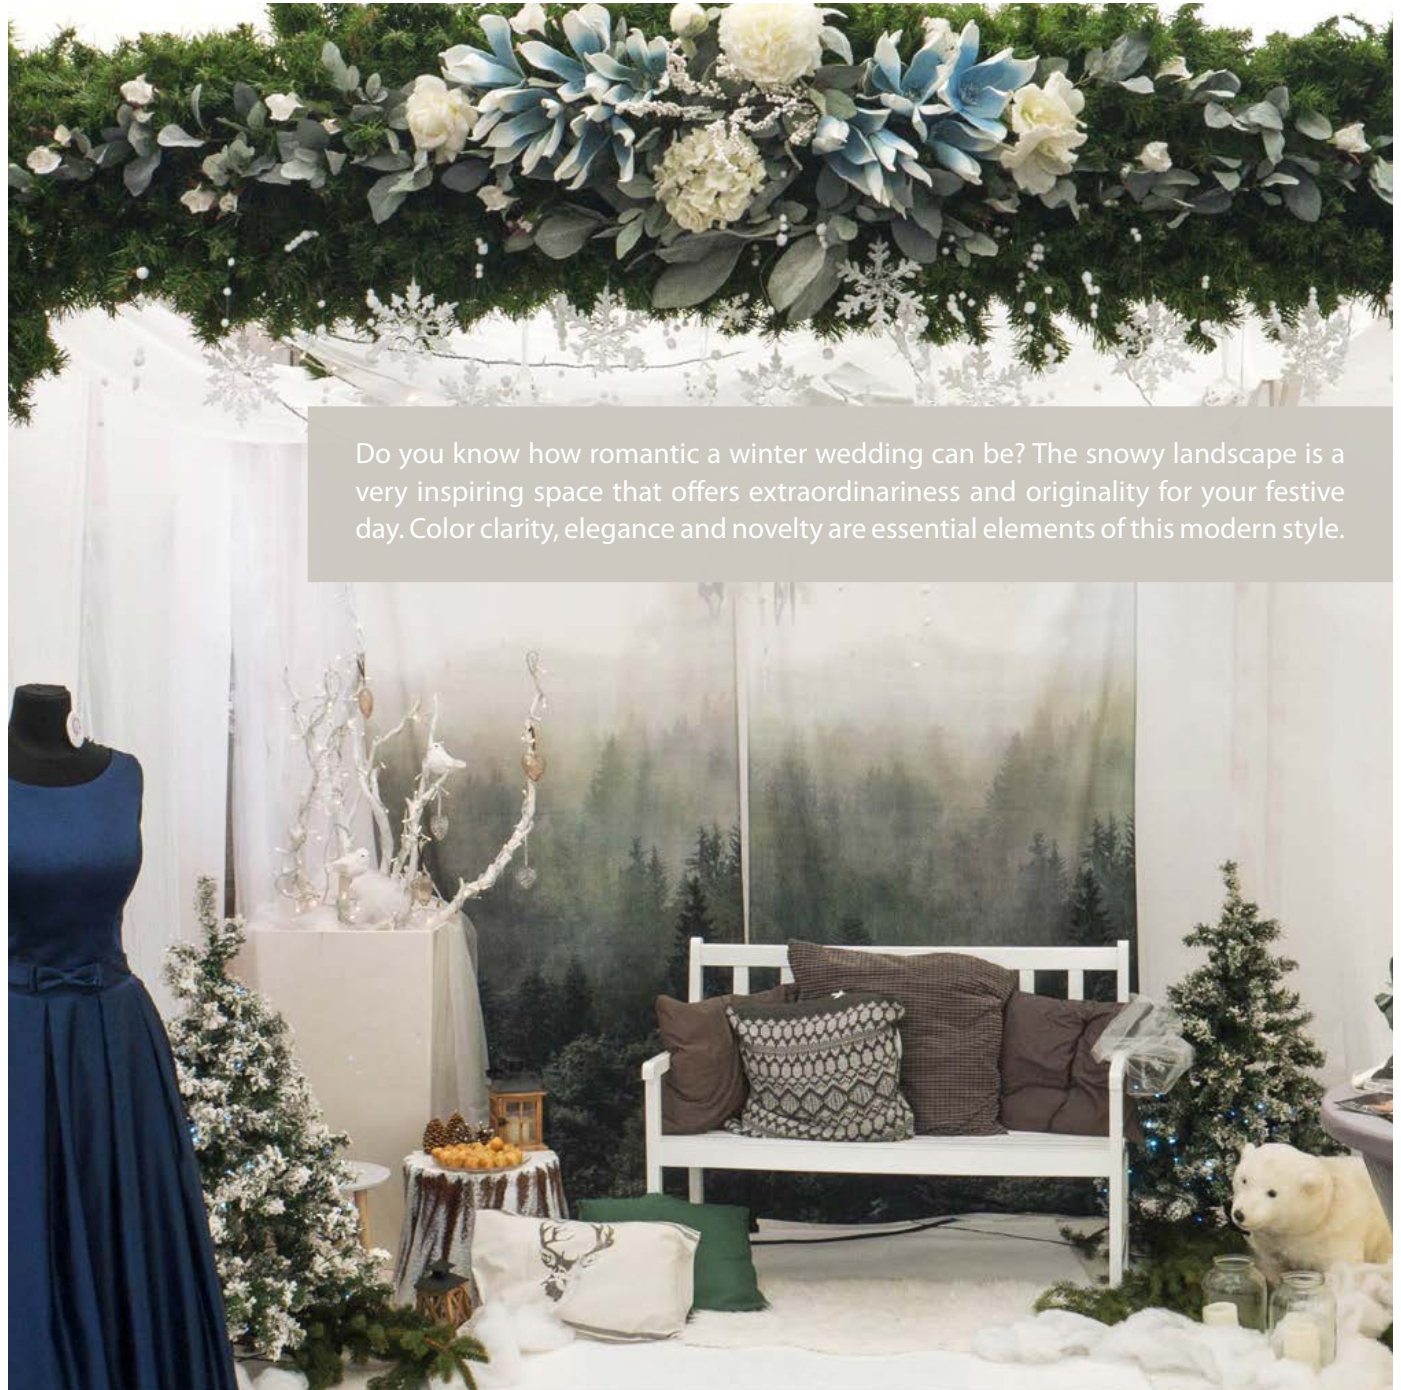

Do you know how romantic a winter wedding can be? The snowy landscape is a very inspiring space that offers extraordinariness and originality for your festive day. Color clarity, elegance and novelty are essential elements of this modern style.