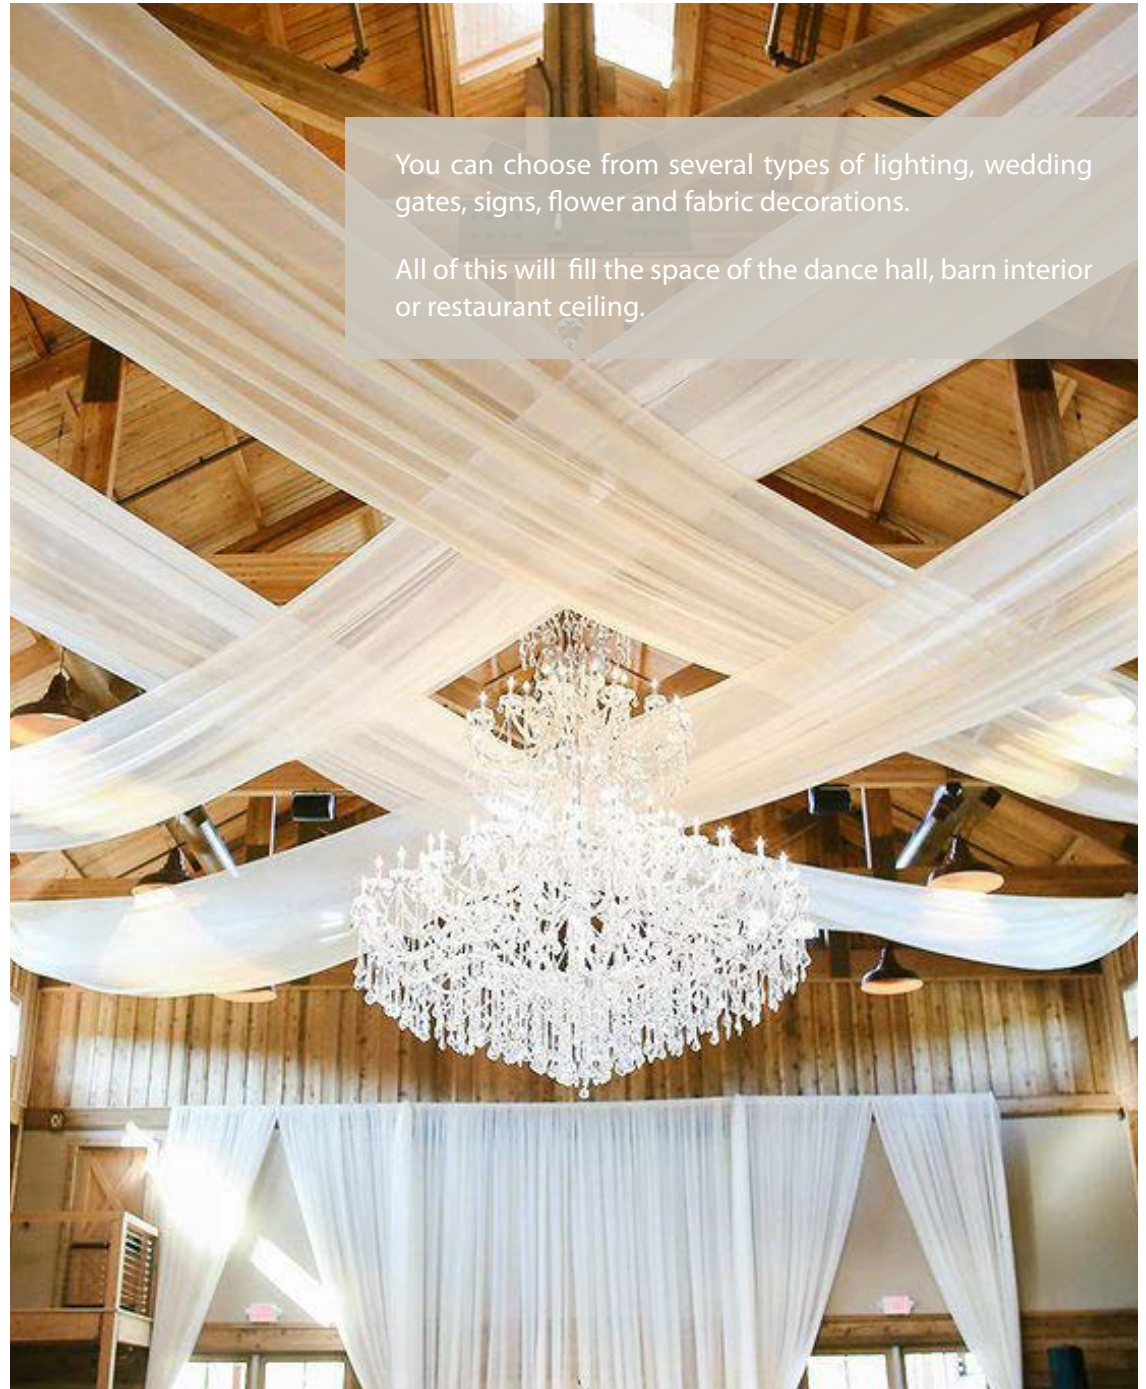

You can choose from several types of lighting, wedding gates, signs, flower and fabric decorations.

All of this will fill the space of the dance hall, barn interior or restaurant ceiling.

We offer countless decorations for a very popular style of rustic weddings. Barrels, crates, wooden decorations, signs, banners and much more.