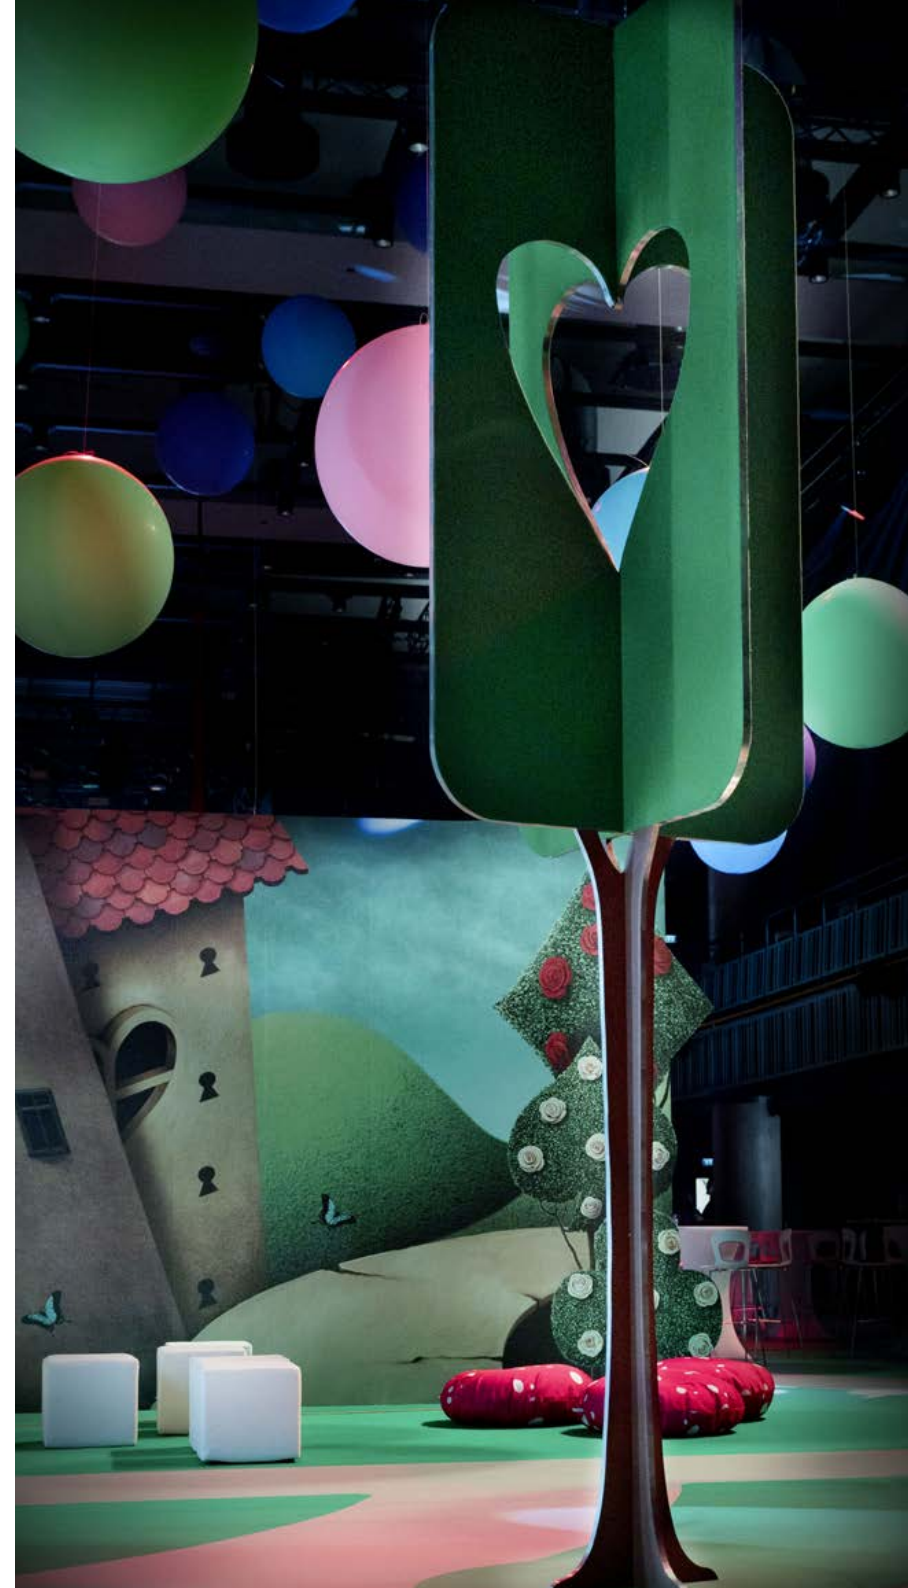

Shell Event

We have produced decorations for a magnificent dance show in London. They were inspired by adventurous film genre such as Tomb Rider or Indiana Jones. The stone monster has enabled artists effective entry at the stage. The statue was 9 metres high and was made of polystyrene with very authentic patina.