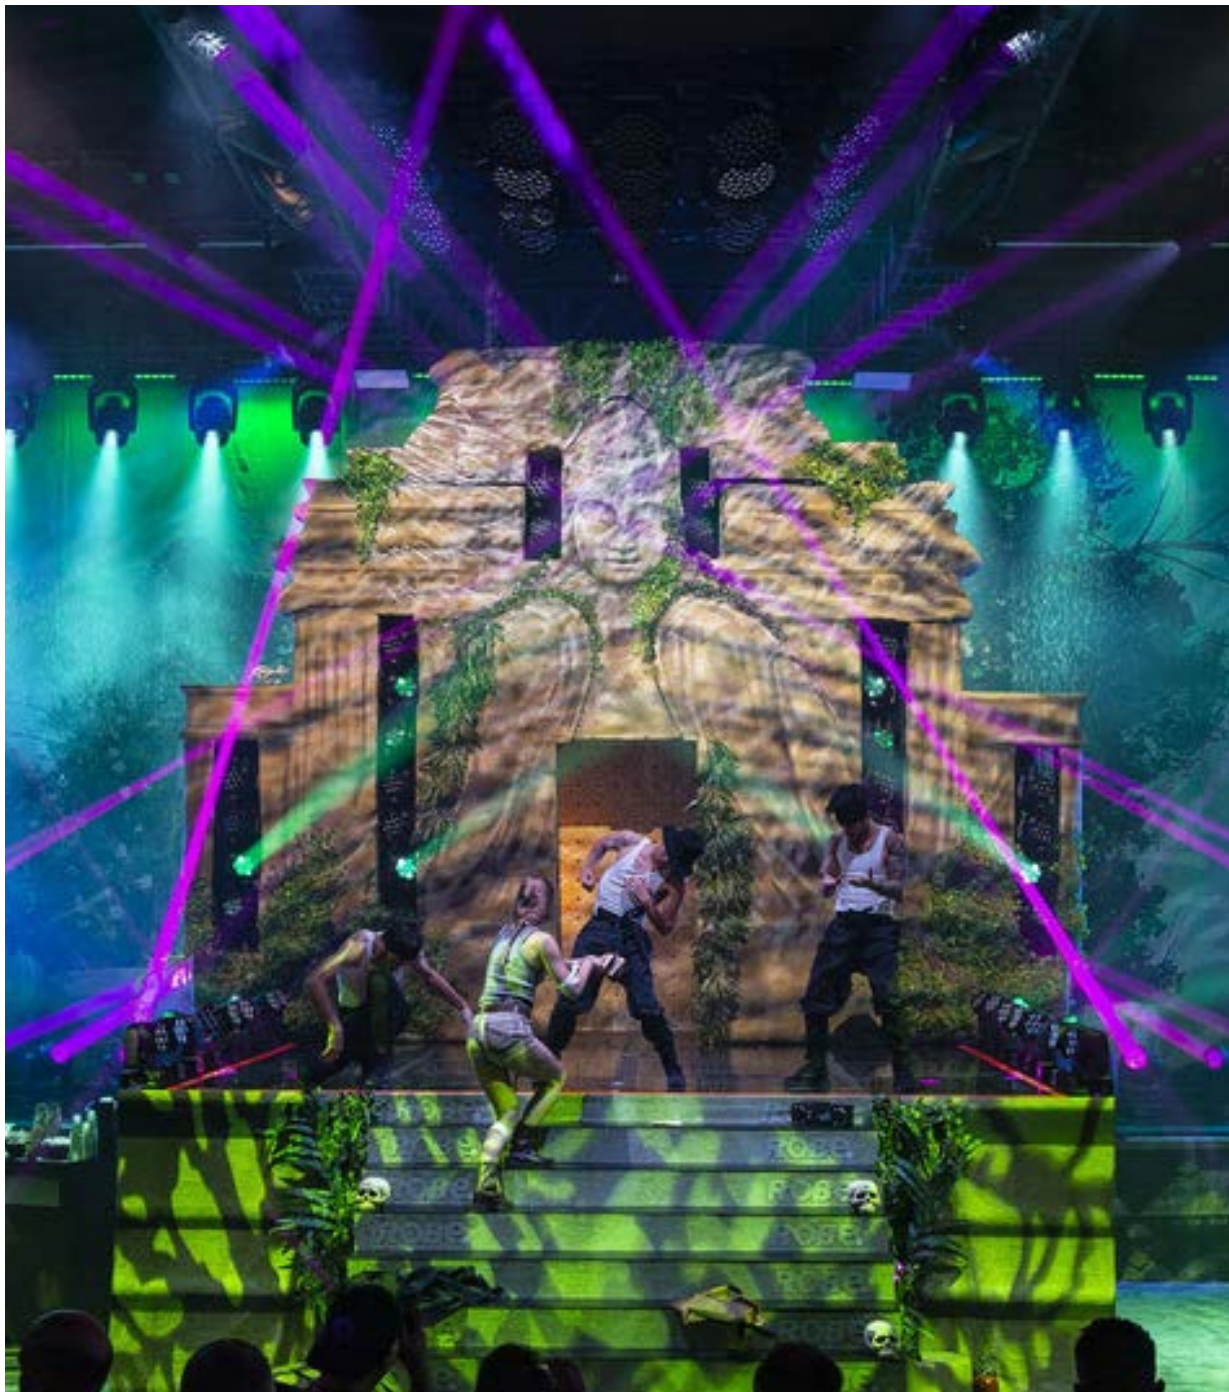

Buddha stage Las Vegas show